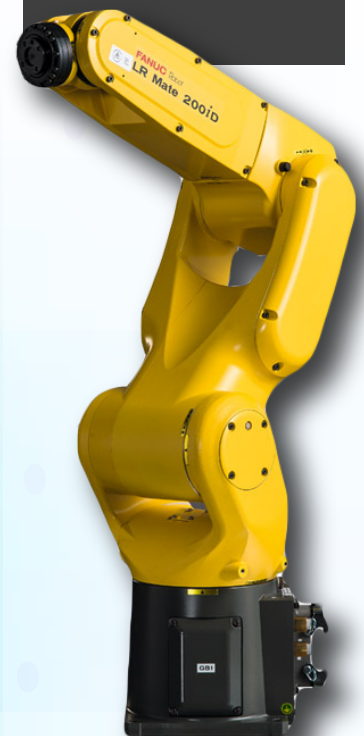

Optional

Preventive Hardware & Software
Maintenance Fee