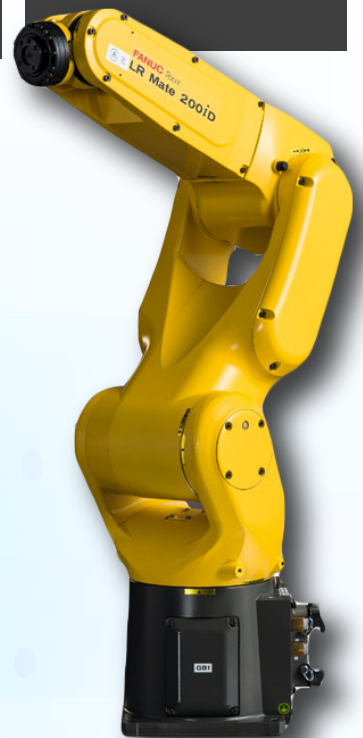

Optional

Preventive Hardware & Software
Maintenance Fee